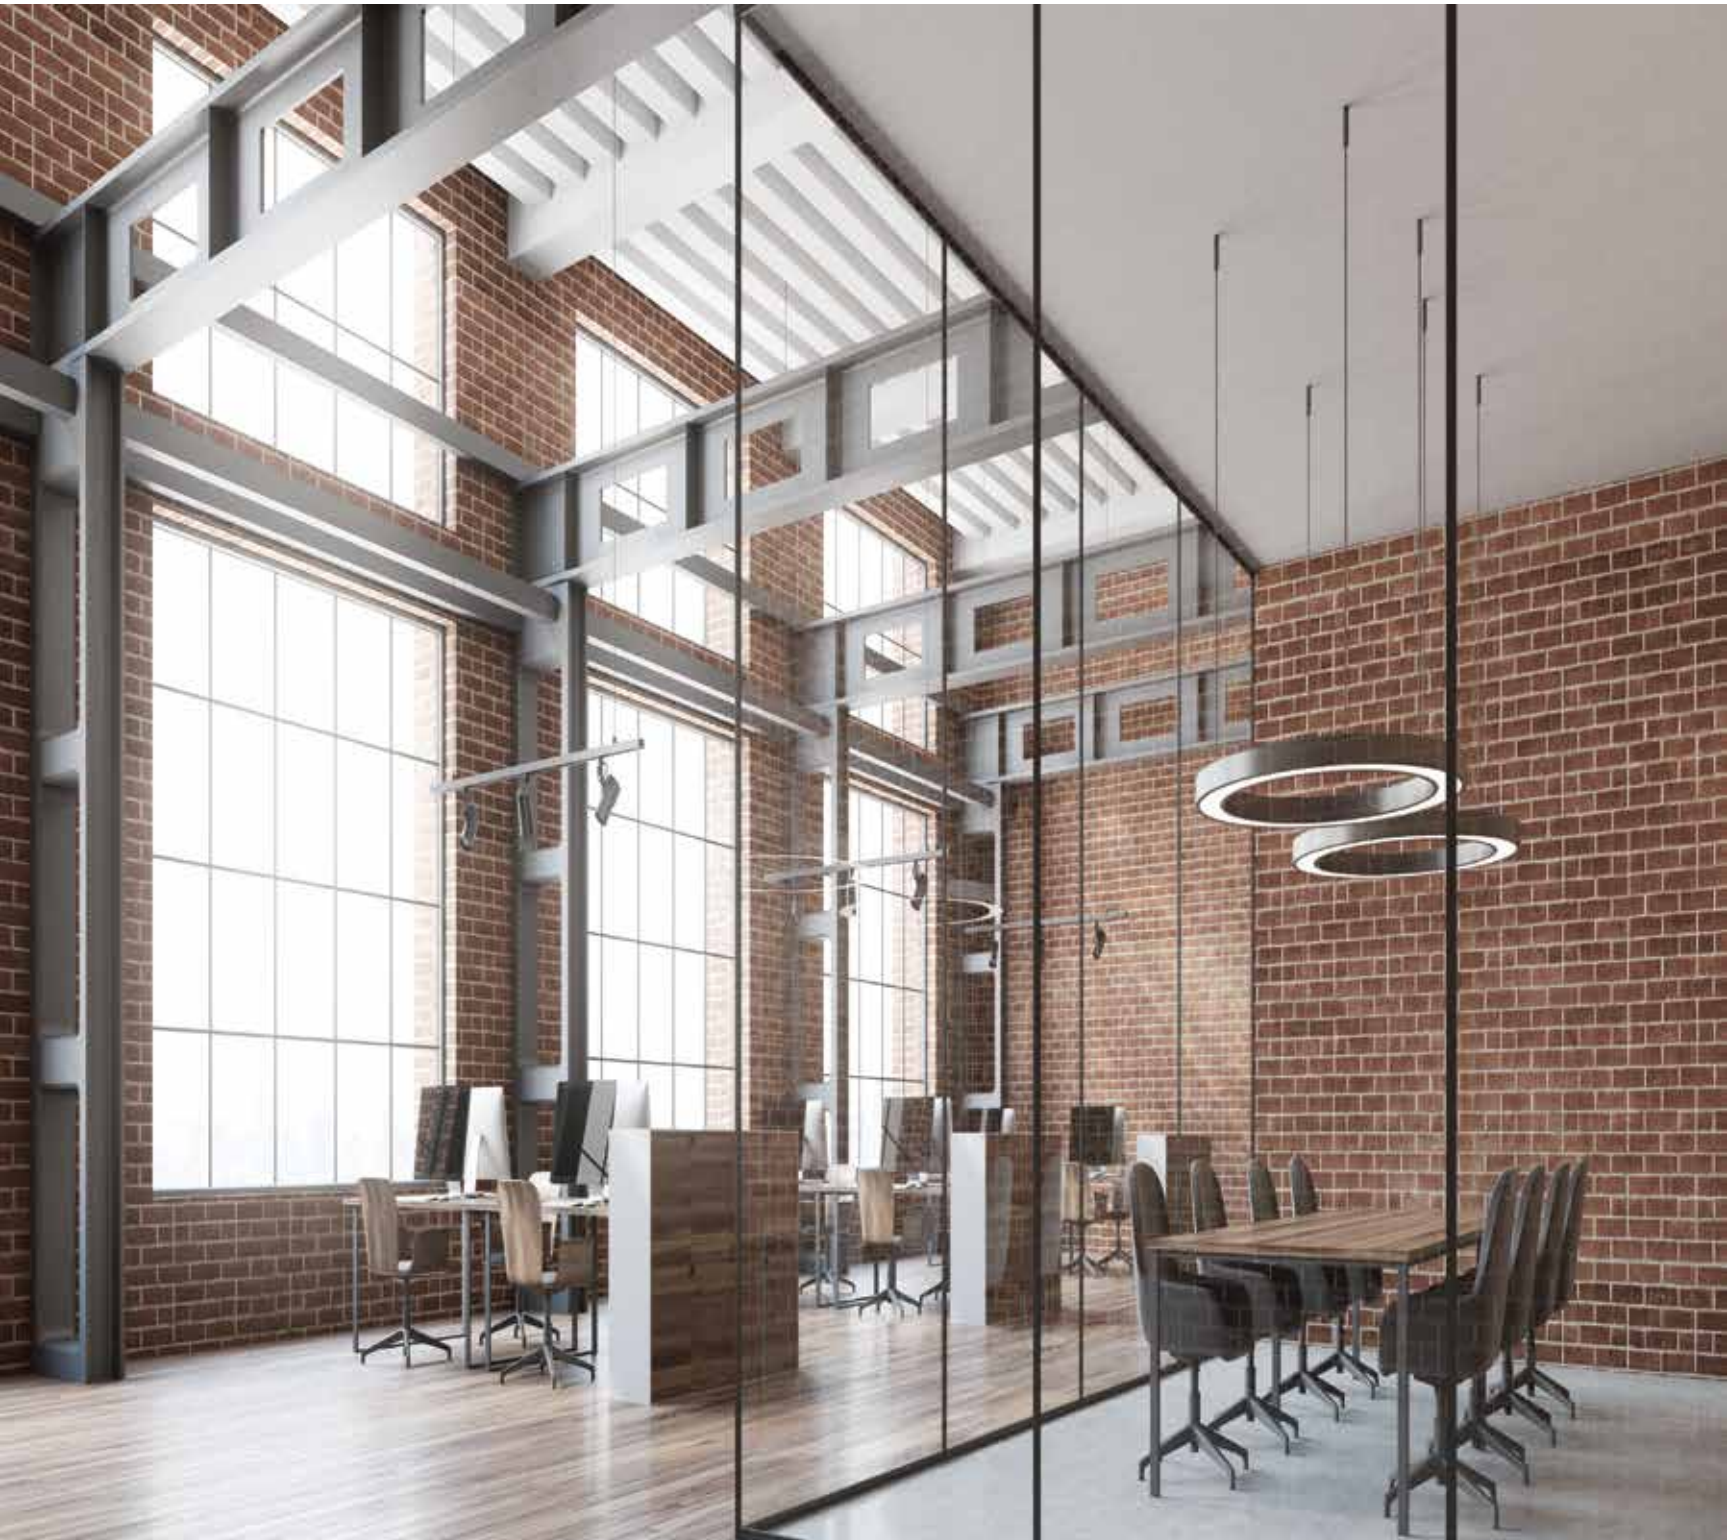

SWITCH OFF

Now You See It!